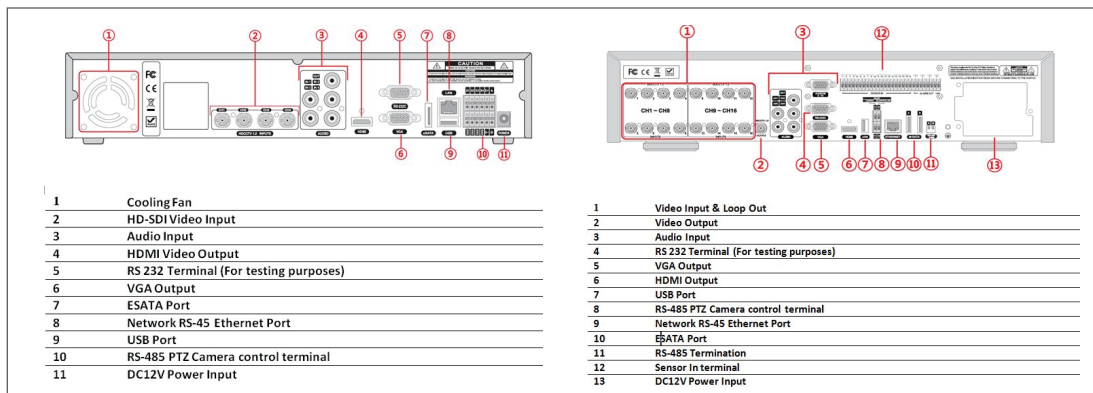

HDcctv H.264 Digital Video Recorders with 1080P HDMI Output

- XHD-04: 4 Channel Video, 48fps @ 1280*720
- XHD-08: 8 Channel Video, 120fps @ 1280*720
- XHD-16: 16 Channel Video, 192fps @ 1280*720

Features